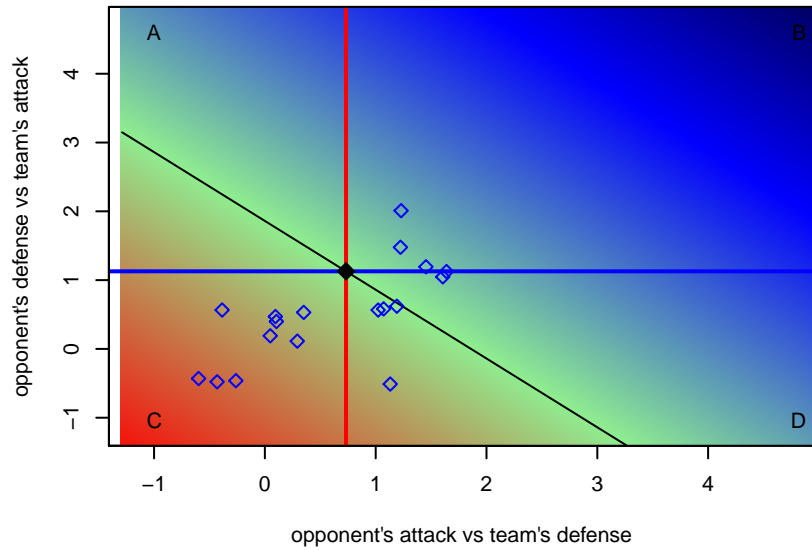

**Gala FC G99**  
 Dots are actual minus expected GF (blue circles) and GA (red triangles).  
 Blue line is smoothed change in attack strength. Red is smoothed change in defense strength.

**attack and defense variance (black dot)  
relative to other teams  
and top 10 in region**

**attack and defense rating  
relative to others at age  
and all opponents in last 13 months**

**attack and defense rating  
relative to others at age  
and all opponents in last 13 months**

**Performance relative to 13 month average**

**Performance relative to 13 month average**

Distribution of opponents  
 Red = Lose zone, Blue = Win zone, Green = Even  
 Black line separates win/lose zones

lot. A=Neither has attack advantage, B=Opponent has both attack and defense advantage, C=Opponent has both attack and defense disadvantage, D=Both have