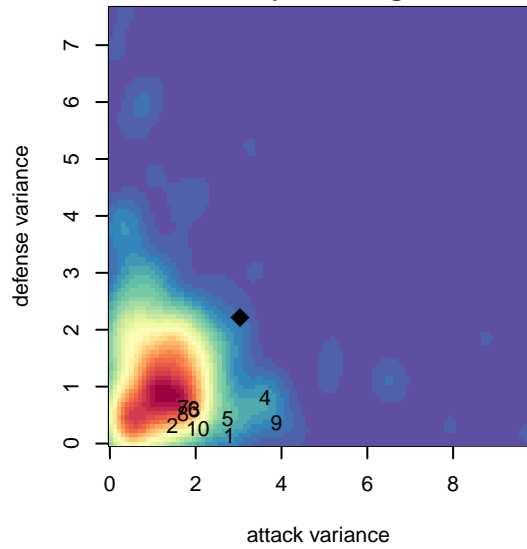

# Gala FC G99

Marysville, WA  
 G99 total strength=1068  
 attack=3.09 defense=2.08  
 spr league = Win PSPL Classic 3 U15

alt names used:  
 Gala FC  
 Gala GU15  
 Gala FC [G99-00]  
 Gala Fc  
 Gala FC Gu15  
 GALA FC G99 (WA)

**Gala FC G99**  
 Dots are actual minus expected GF (blue circles) and GA (red triangles).  
 Blue line is smoothed change in attack strength. Red is smoothed change in defense strength.

**attack and defense variance (black dot)  
relative to other teams  
and top 10 in region**