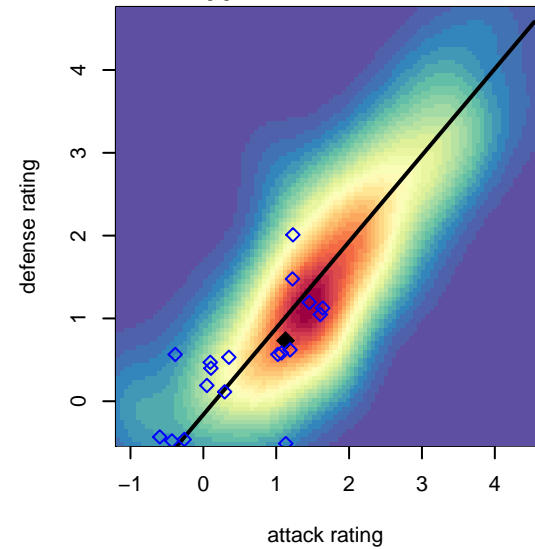

**Gala FC G99**  
 Dots are actual minus expected GF (blue circles) and GA (red triangles).  
 Blue line is smoothed change in attack strength. Red is smoothed change in defense strength.

**attack and defense variance (black dot)  
relative to other teams  
and top 10 in region**

**attack and defense rating  
relative to others at age  
and all opponents in last 13 months**

**attack and defense rating  
relative to others at age  
and all opponents in last 13 months**

**Performance relative to 13 month average**

**Performance relative to 13 month average**

Distribution of opponents  
 Red = Lose zone, Blue = Win zone, Green = Even  
 Black line separates win/lose zones

lot. A=Neither has attack advantage, B=Opponent has both attack and defense advantage, C=Opponent has both attack and defense disadvantage, D=Both have