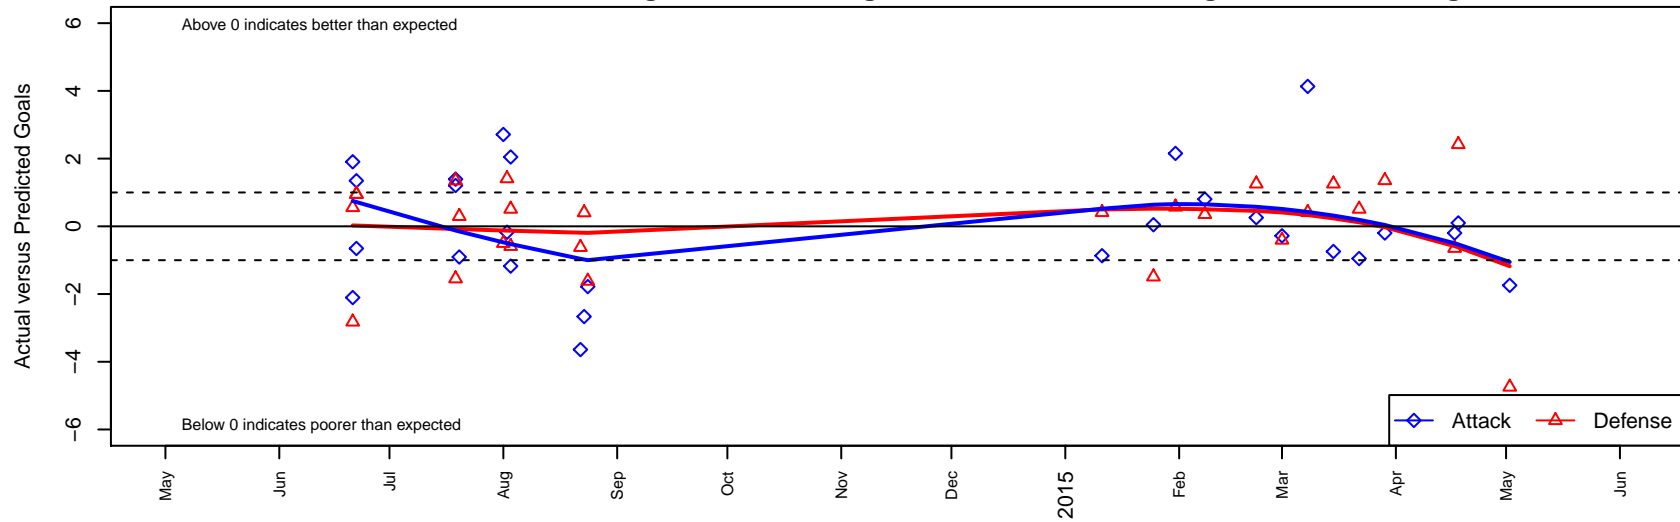

# Gala FC G99

Marysville, WA  
 G99 total strength=1068  
 attack=3.09 defense=2.08  
 spr league = Win PSPL Classic 3 U15

alt names used:  
 Gala FC  
 Gala GU15  
 Gala FC [G99-00]  
 Gala Fc  
 Gala FC Gu15  
 GALA FC G99 (WA)

**Gala FC G99**  
 Dots are actual minus expected GF (blue circles) and GA (red triangles).  
 Blue line is smoothed change in attack strength. Red is smoothed change in defense strength.

**attack and defense variance (black dot)  
relative to other teams  
and top 10 in region**

**attack and defense rating  
relative to others at age  
and all opponents in last 13 months**

**attack and defense rating  
relative to others at age  
and all opponents in last 13 months**

**Performance relative to 13 month average**

**Performance relative to 13 month average**

Distribution of opponents  
 Red = Lose zone, Blue = Win zone, Green = Even  
 Black line separates win/lose zones

lot. A=Neither has attack advantage, B=Opponent has both attack and defense advantage, C=Opponent has both attack and defense disadvantage, D=Both have