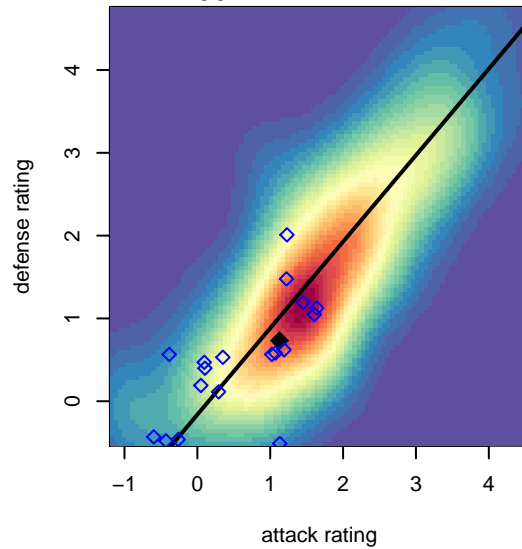

# Gala FC G99

Marysville, WA  
 G99 total strength=1068  
 attack=3.09 defense=2.08  
 spr league = Win PSPL Classic 3 U15

alt names used:  
 Gala FC  
 Gala GU15  
 Gala FC [G99-00]  
 Gala Fc  
 Gala FC Gu15  
 GALA FC G99 (WA)

**Gala FC G99**  
 Dots are actual minus expected GF (blue circles) and GA (red triangles).  
 Blue line is smoothed change in attack strength. Red is smoothed change in defense strength.

**attack and defense variance (black dot)  
relative to other teams  
and top 10 in region**

**attack and defense rating  
relative to others at age  
and all opponents in last 13 months**

**attack and defense rating  
relative to others at age  
and all opponents in last 13 months**

**Performance relative to 13 month average**

**Performance relative to 13 month average**

Distribution of opponents  
 Red = Lose zone, Blue = Win zone, Green = Even  
 Black line separates win/lose zones

lot. A=Neither has attack advantage, B=Opponent has both attack and defense advantage, C=Opponent has both attack and defense disadvantage, D=Both have