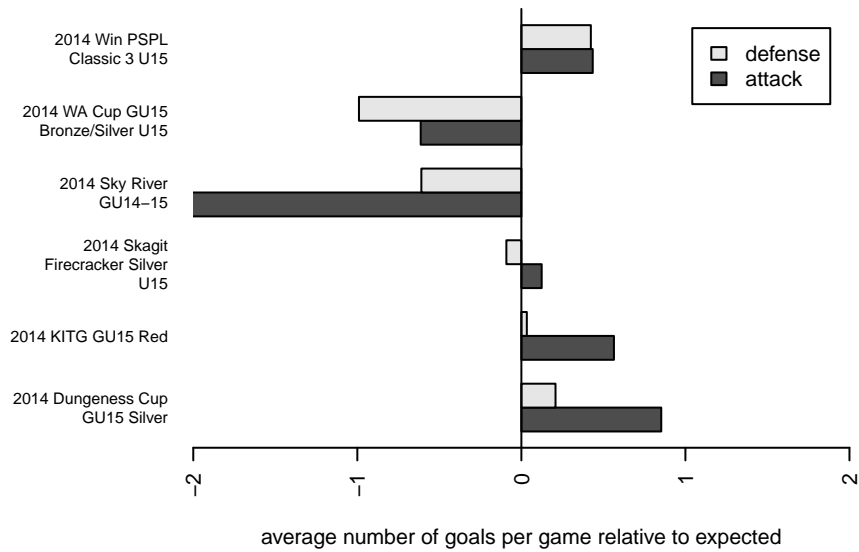

**Gala FC G99**  
 Dots are actual minus expected GF (blue circles) and GA (red triangles).  
 Blue line is smoothed change in attack strength. Red is smoothed change in defense strength.

**attack and defense variance (black dot)  
relative to other teams  
and top 10 in region**

**attack and defense rating  
relative to others at age  
and all opponents in last 13 months**

**attack and defense rating  
relative to others at age  
and all opponents in last 13 months**

**Performance relative to 13 month average**

**Performance relative to 13 month average**

Distribution of opponents  
 Red = Lose zone, Blue = Win zone, Green = Even  
 Black line separates win/lose zones

lot. A=Neither has attack advantage, B=Opponent has both attack and defense advantage, C=Opponent has both attack and defense disadvantage, D=Both have